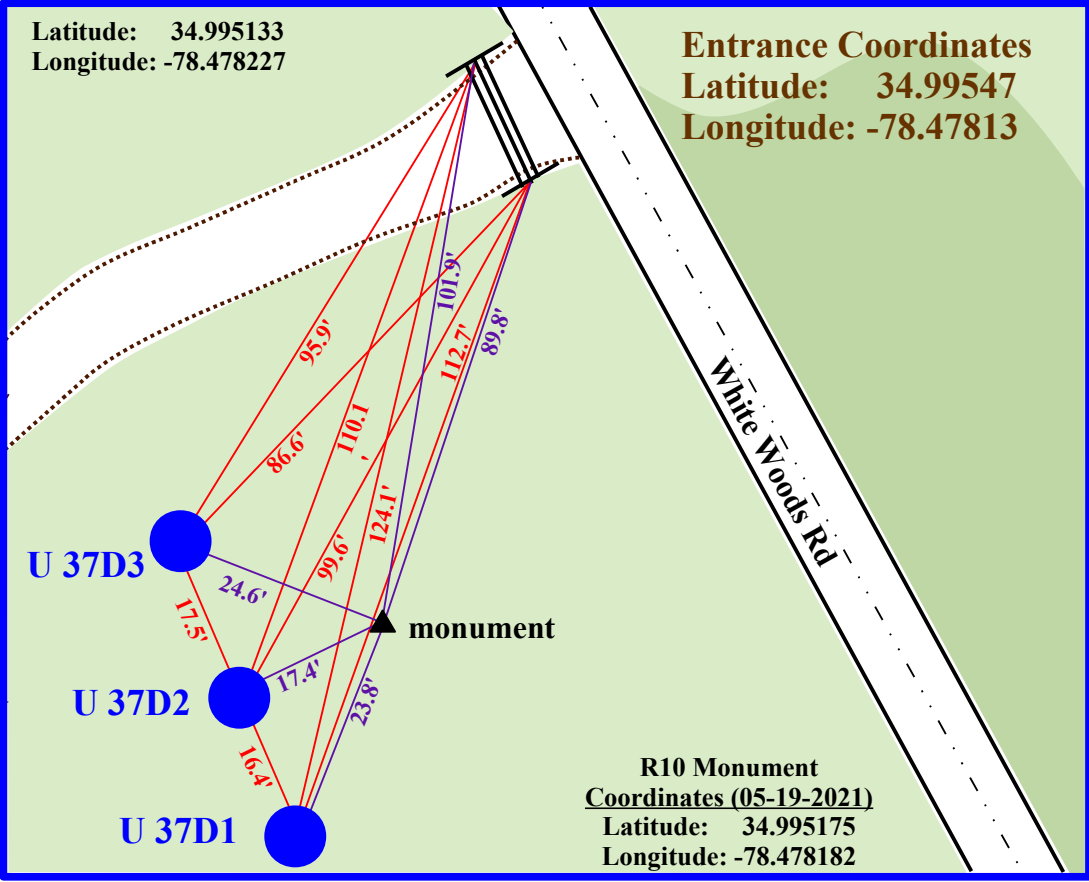

*Must have permit with you  
at all times when visiting site.  
Must have lock combination  
to access gate.*

**Site Map**  
**North Carolina**  
**Monitoring Well Network**  
**Pondberry Bay Site, U 37D**  
**South-east of Salemburg,**  
**Sampson County, NC**

**NOTE:** This map is for informational purposes only. It does not authorize any party to enter onto any lands depicted herein.

**Pondberry Bay  
Monitoring  
Station  
(3 wells)**

*~1.1 miles*

*White Woods Rd*

*Pondberry  
Bay PCP  
Preserve*

500 ft