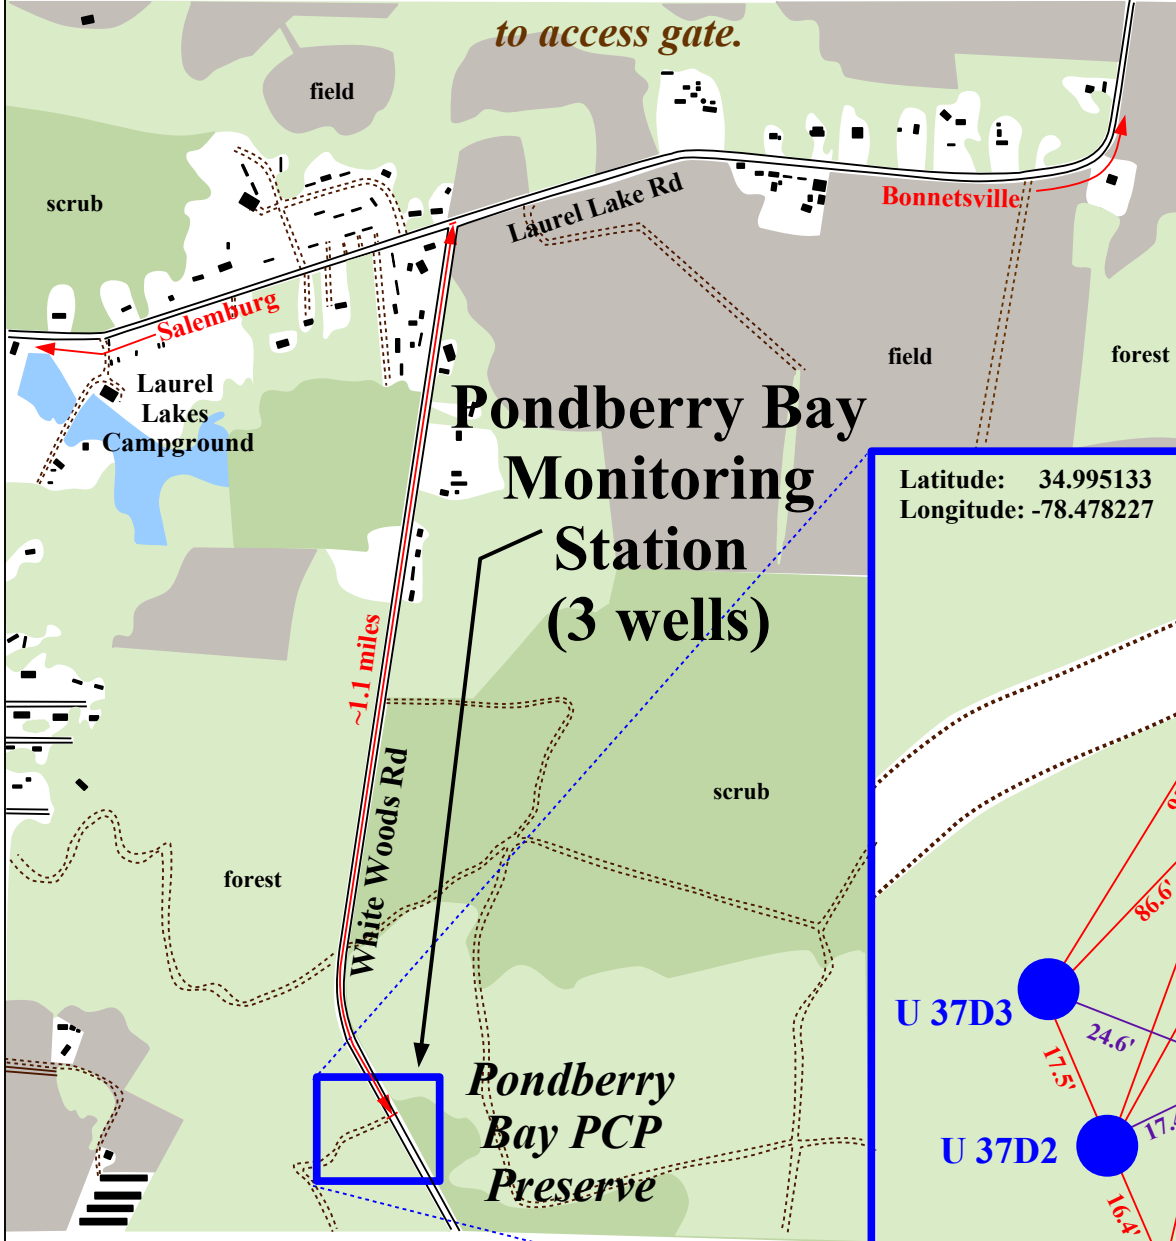

*Must have permit with you  
at all times when visiting site.  
Must have lock combination  
to access gate.*

**Site Map**  
**North Carolina**  
**Monitoring Well Network**  
**Pondberry Bay Site, U 37D**  
**South-east of Salemburg,**  
**Sampson County, NC**

**NOTE:** This map is for informational purposes only. It does not authorize any party to enter onto any lands depicted herein.

**Pondberry Bay  
Monitoring  
Station  
(3 wells)**

*~1.1 miles*

*White Woods Rd*

*Pondberry  
Bay PCP  
Preserve*

500 ft